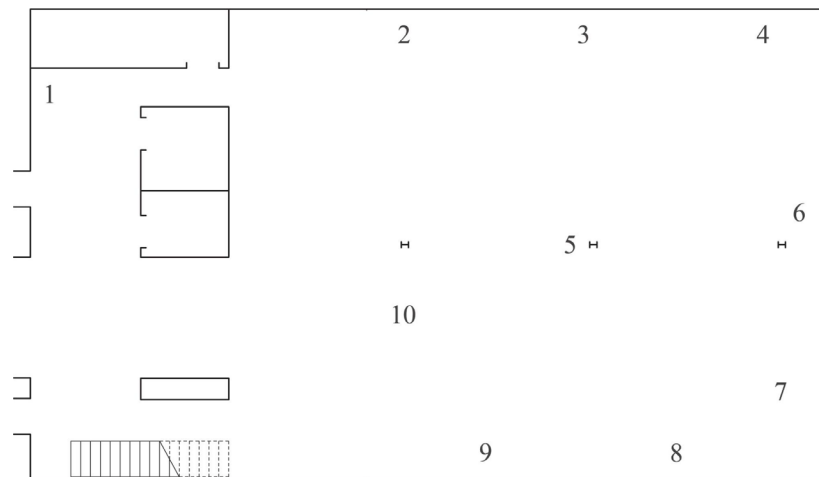

Midway Contemporary Art

K.R.M. Mooney

reserves

August 1 – October 5, 2024

Entrance

1. K.R.M. Mooney and McIntyre Parker
  Untitled, 2018
  Digital transfer from 16mm film, 27 seconds
  Aluminum, generator, photovoltaic panels, projector, rubber, steel projector case
  16.25 x 13.5 x 13.25 inches

Gallery (*clockwise from the left*)

2. *Cations c. (iv)*, 2024
  Electroplated steel, silver, neodymium, brass
  14.5 x 6 x 2 inches
3. *Cations c. (i)*, 2024
  Electroplated steel, silver, neodymium, brass
  14.5 x 6 x 2 inches
4. *Cations c. (ii)*, 2024
  Electroplated steel, silver, neodymium, brass
  14.5 x 6 x 2 inches